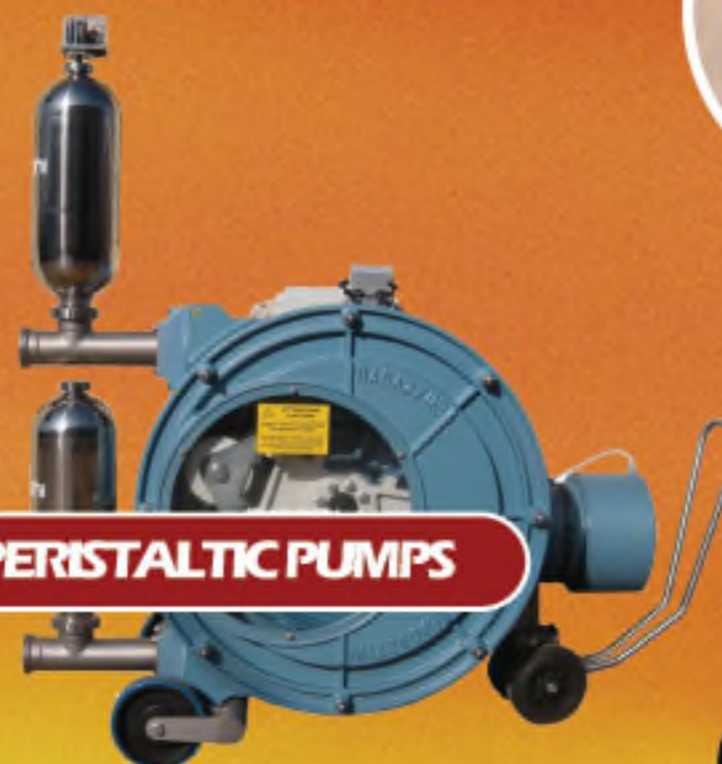

CIP/SCAVENGE PUMPS

PERISTALTIC PUMPS